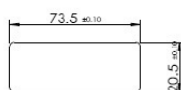

PRODUCT SHEET

Description:

Combi. Cam Lock M906, Private, 4-Digit, RH, 90DG, MK+Code Finder, Black, 73X20X15,5mm, Straight Cam C/E:40mm,, Closed 9'Clock, Open 12 O'Clock, Pre-coded 0000, Master, Key System #J13, Cylinder Centre to Edge of Lock Body: 12mm,, F/0,8-1,0mm Metal Panels Thickness, Horizontal Installation

Item number:

14.08.242-0

Units	Box	Carton	HS Code	Barcode
Pcs.	20	200	8301300000	 5704866496698

SISO A/S

Mileparken 11
DK-2740 Skovlunde
Denmark
VAT: DK 24786013

Phone +45 45 830 900

www.siso.dk
siso@siso.dk